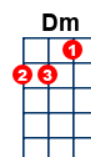

[E7] La la la [Am] la la la [A7] la la la [Dm] la la la La la la [E7] la, la la la [Am] la