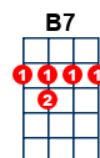

Chorus
Those were the [Am] days my friend we thought they'd [Dm] never end
We'd sing and [G] dance for[G7] ever and a [C] day
We'd live the [Dm] life we choose we'd fight and [Am] never lose
Those were [E7] the days, oh yes those were the [Am] days